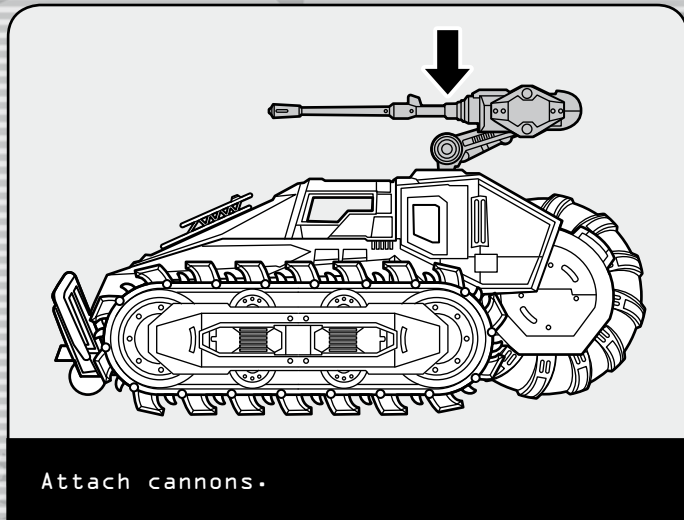

G.I. JOE

THE RISE OF COBRA™

WARNING:

CHOKING HAZARD—Small parts.
Not for children under 3 years.

AGES 4+

94070/68917 Asst.

COBRA ICE CUTTER™

Some assembly required.
No tools needed.

Peel and apply labels as shown.

Push for flip-forward tread action.

Open canopy, insert figure.

PIN 7009900001

Some poses may require hand support. Product and colors may vary.
 © 2009 Paramount Pictures Corporation. All rights reserved.
 ® and/or™ & © 2009 Hasbro. All Rights Reserved.™ & © denote U.S. Trademarks.