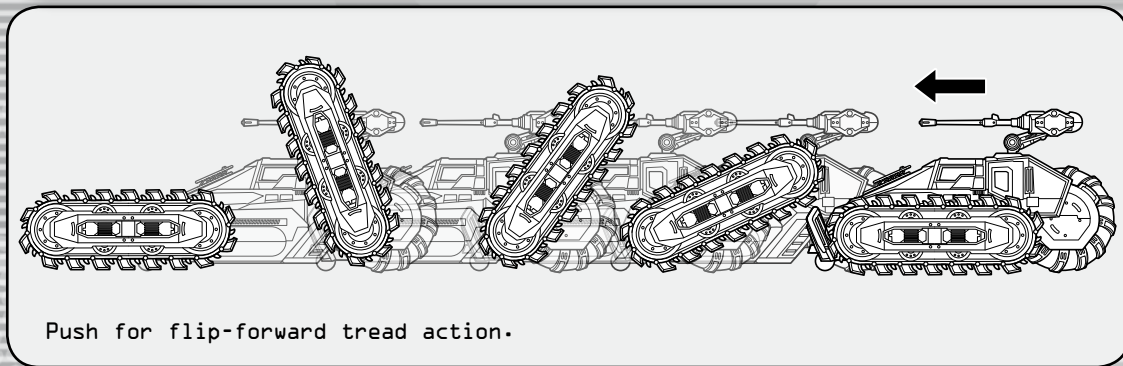

G.I. JOE

THE RISE OF COBRA™

WARNING:

CHOKING HAZARD—Small parts.
Not for children under 3 years.

AGES 4+

94070/68917 Asst.

COBRA ICE CUTTER™

Some assembly required.
No tools needed.

Peel and apply labels as shown.

Push for flip-forward tread action.

Open canopy, insert figure.

PIN 7009900001

Some poses may require hand support. Product and colors may vary.
 © 2009 Paramount Pictures Corporation. All rights reserved.
 ® and/or™ & © 2009 Hasbro. All Rights Reserved.™ & © denote U.S. Trademarks.