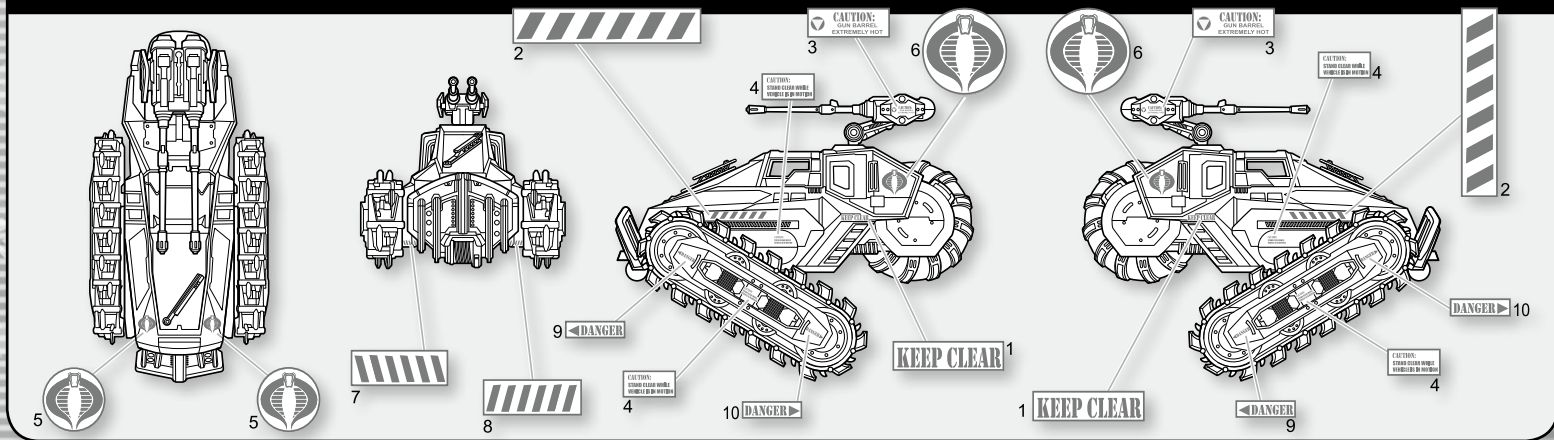

G.I. JOE

THE RISE OF COBRA™

WARNING:

CHOKING HAZARD—Small parts.
Not for children under 3 years.

AGES 4+

94070/68917 Asst.

COBRA ICE CUTTER™

Some assembly required.
No tools needed.

Peel and apply labels as shown.

Push for flip-forward tread action.

Open canopy, insert figure.

PIN 7009900001

Some poses may require hand support. Product and colors may vary.
 © 2009 Paramount Pictures Corporation. All rights reserved.
 ® and/or™ & © 2009 Hasbro. All Rights Reserved.™ & © denote U.S. Trademarks.